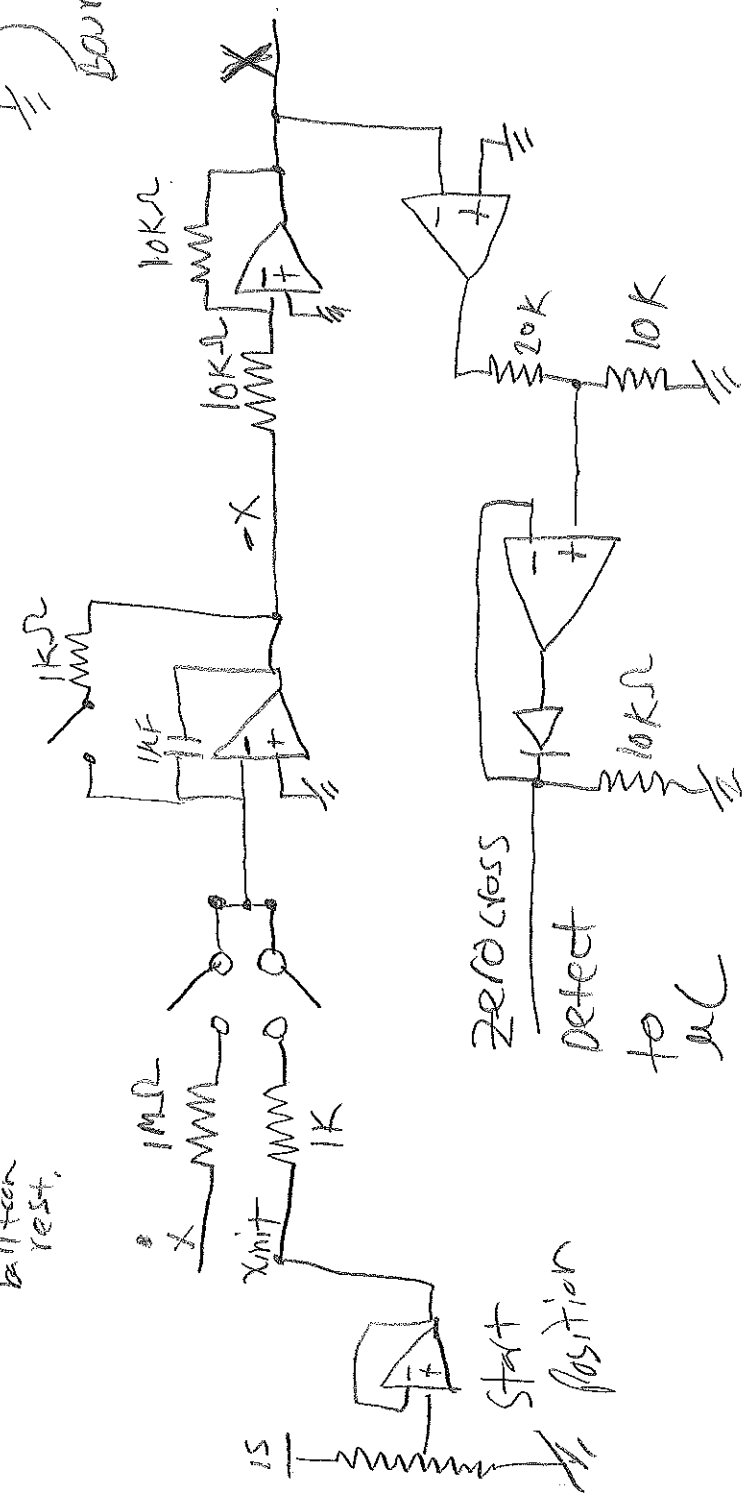

SAMPLE + HOLD

Zero cross
Detect
to uC

Start
position